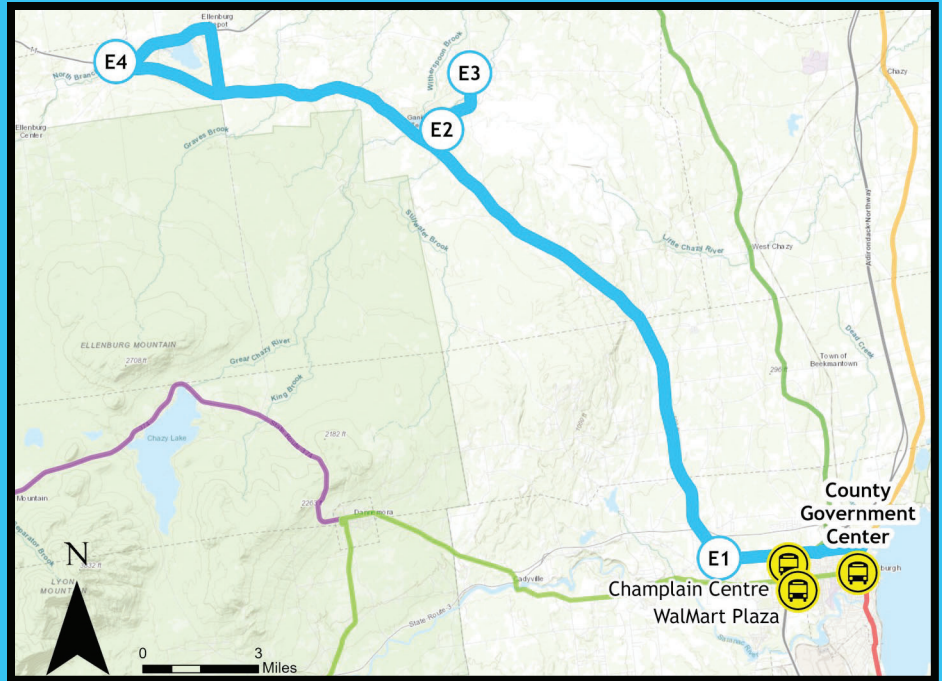

transit.clintoncountyny.gov

Or call

(518)561-1452

		AM	PM
	Clinton County Government Center	7:00	2:00
	Champlain Centre Mall Entrance next to Target	7:08	2:08
E1	Maplefields 1785 Military Turnpike, Plattsburgh	7:16	2:16
E2	Ganienkheh Laundromat & Store Devils Den Road, Altona		2:35
E3	Post Office 499 Devils Den Road, Altona		2:41
E2	Ganienkheh Laundromat & Store Devils Den Road, Altona		2:45
E4	Northern Adirondack Central School	7:48	3:12
E2	Ganienkheh Laundromat & Store Devils Den Road, Altona	7:58	
E3	Post Office 499 Devils Den Road, Altona	8:05	
E2	Ganienkheh Laundromat & Store Devils Den Road, Altona	8:09	
E1	Maplefields 1785 Military Turnpike, Plattsburgh	8:26	3:42
	Champlain Centre Mall Entrance next to Target	8:30	3:49
	Clinton County Government Center	9:00	4:00

No Cash?
No Problem!

Get the
Token Transit
app