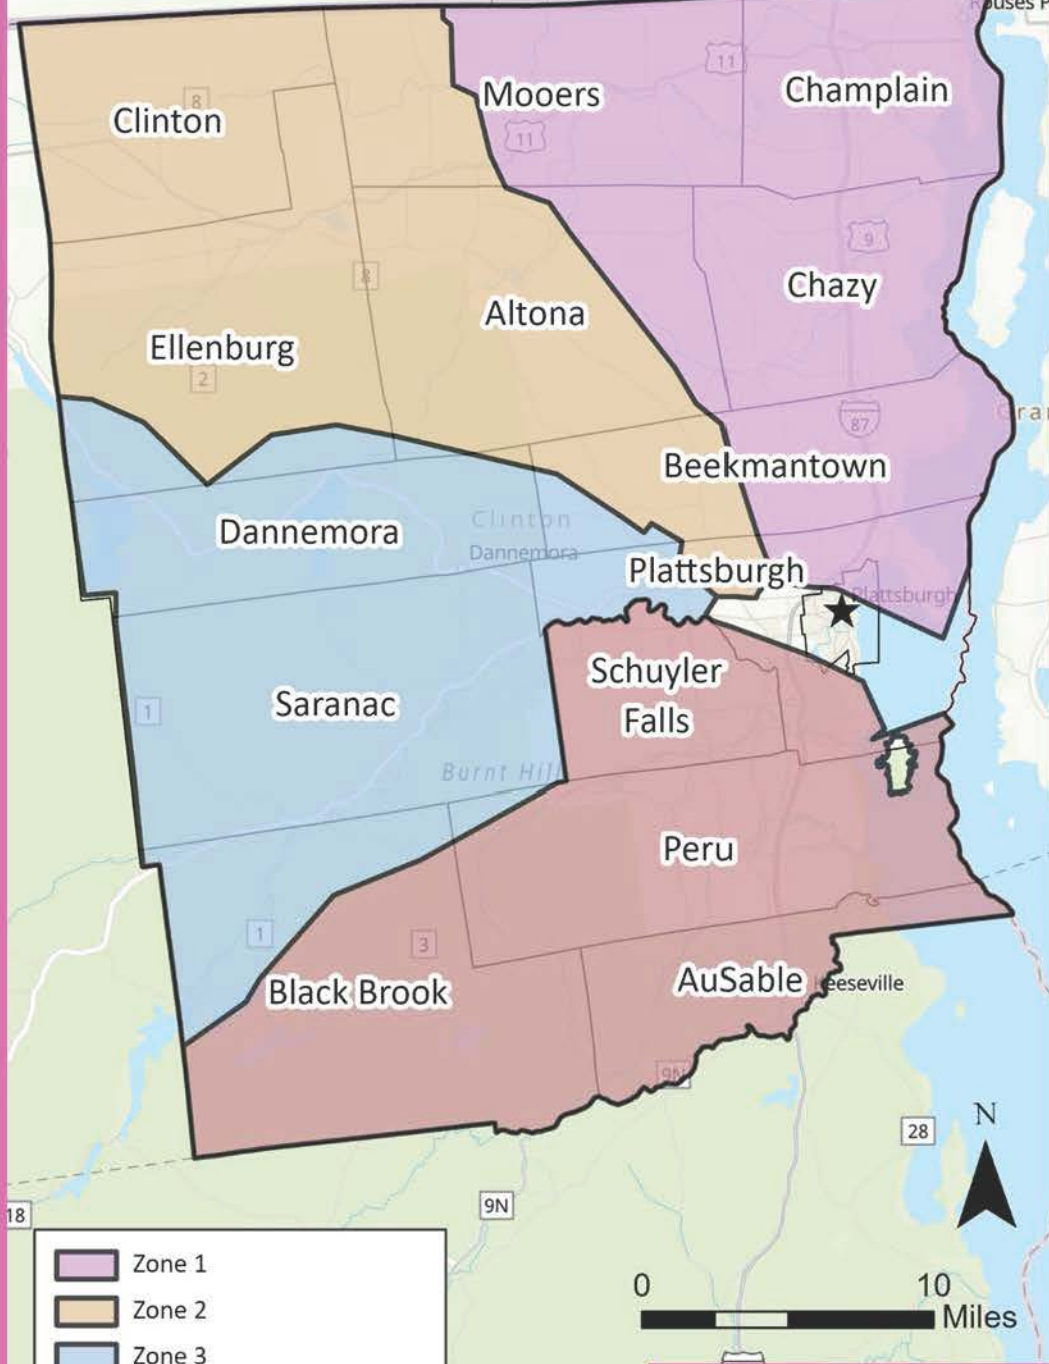

Rural Zone Service Areas

Zone 1 & 2: Tues, Thurs, Sat
Zone 3 & 4: Mon, Wed, Fri

Call (518)561-1452 to schedule a pickup. At **least one business day before your trip.**

Fare is \$10 each way (NO STUDENT DISCOUNT)

Rural zone only drops off at the locations listed below. Clinton County Government Center is CCPT hub and will connect you to all other CCPT routes

Seniors (60+) can sign a release with Clinton County Office for the Aging to have their fare covered (ask CCPT dispatch for more information)

-  Zone 1
-  Zone 2
-  Zone 3
-  Zone 4

		Drop Off	Pick Up
1	Renal Center	10:18	3:45
2	Champlain Centre Mall	10:23	1:23
3	Price Chopper	10:28	1:28
4	WalMart	10:33	1:33
5	UVM-CVPH	10:41	1:41
6	Beekman Towers	10:46	1:46
	Government Center	10:53	1:53