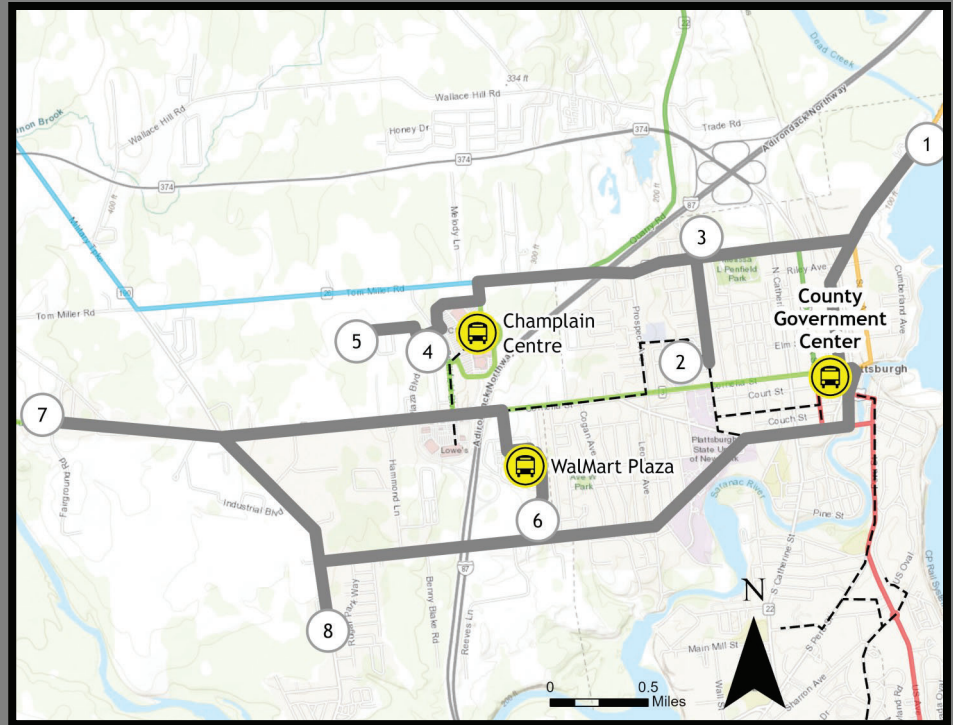

North-West City

For more information visit our Facebook, or our webpage at: transit.clintoncountyny.gov
Or call (518) 561-1452

		County Government Center	7:00	9:00	11:00	1:00	3:00	5:00
West Leg	6	CVFC 20 Ampersand Drive	7:09	9:09	11:09	1:09	3:09	5:09
		Wal-Mart Plaza Between Wal-Mart & Sam's Club	7:11	9:11	11:11	1:11	3:11	5:11
	7	BHSN 2155 Route 22B, Morrisonville	7:20	9:20	11:20	1:20	3:20	5:20
	8	St Joseph's Outreach 1349 Military Turnpike	7:28	9:28	11:28	1:28	3:28	5:28
		Wal-Mart Plaza Between Wal-Mart & Sam's Club	7:38	9:38	11:38	1:38	3:38	5:38
	6	CVFC 20 Ampersand Drive	7:39	9:39	11:39	1:39	3:39	5:39
		Senior Citizens Council 5139 North Catherine	7:45	9:45	11:45	1:45	3:45	5:45
		County Government Center	8:00	10:00	12:00	2:00	4:00	6:00
	1	Eye Care for the ADKs 450 Margaret Street	8:05	10:05	12:05	2:05	4:05	6:05
	2	UVM-CVPH 75 Beekman Street	8:13	10:13	12:13	2:13	4:13	6:13
3	Beekman Towers 50 Asbury Lane	8:17	10:17	12:17	2:17	4:17	6:17	
North Leg		Champlain Centre Mall Entrance next to Target	8:23	10:23	12:23	2:23	4:23	6:23
	4	Hannaford 7 Pyramid Drive	8:28	10:28	12:28	2:28	4:28	6:28
	5	North Woods Apartments 159 Plaza Blvd	8:32	10:32	12:32	2:32	4:32	6:32
		Champlain Centre Mall Entrance next to Target	8:35	10:35	12:35	2:35	4:35	6:35
	3	Beekman Towers 50 Asbury Lane	8:40	10:40	12:40	2:40	4:40	6:40
	1	Eye Care for the ADKs 450 Margaret Street	8:52	10:52	12:52	2:52	4:52	6:52
		County Government Center	9:00	11:00	1:00	3:00	5:00	7:00